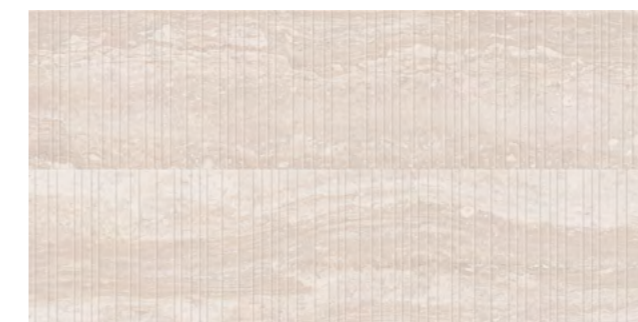

| PORCELÁNICO · PORCELAIN |
| RECTIFICADO · RECTIFIED |
| DESTONIFICADO V2 · DESTONIFIED V2 |
| 7 LIENZOS: 99x143 cm · 7 GRAPHIC CHARTS 39"x56,3" |

TIVOLI

vein cut

60x120 cm
23,6"x47,2"

30x60 cm
11,8"x23,6"

27,4x29,8 cm
10,8"x11,7"

ACABADOS · FINISHES	60x120 cm · 23,6"x47,2"	30x60 cm · 11,8"x23,6"	21x28 cm · 8,5"x11"	
LAPADO MATE MATT LAPATTO		TIVOLI SOFT 120 | B83 TIVOLI SOFT 120 KIDDLE | B80	TIVOLI SOFT 3060 | B37	MOSAICO TIVOLI SOFT PICKET | P15
ANTIDESLIZANTE SLIP RESISTANCE		TIVOLI DRY 120 | B86	---	---

TIVOLI SOFT 120 KIDDLE | 60x120 cm | B80