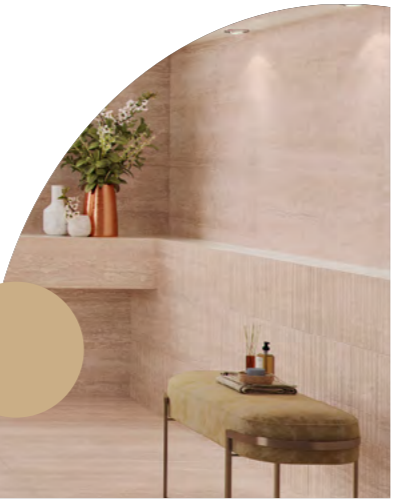

# TIVOLI

vein cut

DESIGN

TRAVERTINE  
collection

AESTHETICS

TRAVERTINE  
collection  
MÁRMOL · MARBLE

TIVOLI  
vein cut

3Dfeel  
ARENA COLOR  
60x120 cm