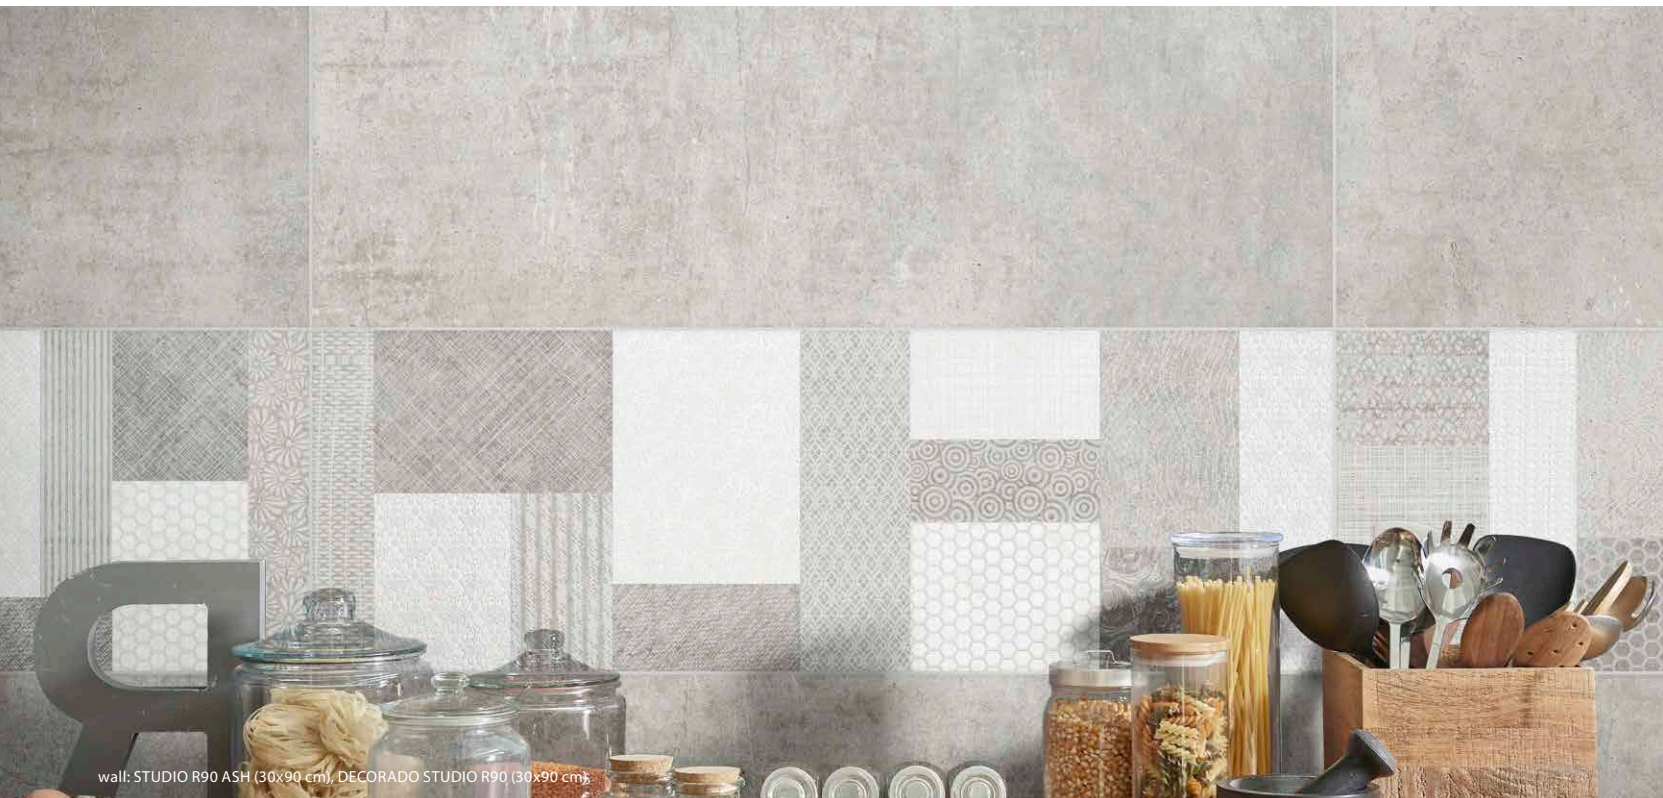

wall: STUDIO R90 ASH (30x90 cm), DECORADO STUDIO R90 (30x90 cm).

| PIEZAS DECORATIVAS - DECORATIVE PIECES |

DECORADO SYDNEY R3060 RECT. | 30x60 cm | B67

Tres piezas diferentes. Unidad de venta: 1 caja. - Three different pieces. Sales unit: 1 box.

STUDIO R3060 RECT. SLIP | 30x60 cm | B67

WHITE

ASH

DECORADO STUDIO R90 | 30x90 cm | B44

Dos piezas diferentes. Unidad de venta: 1 caja. - Two different pieces. Sales unit: 1 box.

DECORADO SYDNEY R90 | 30x90 cm | B44

Tres piezas diferentes. Unidad de venta: 1 caja. - Three different pieces. Sales unit: 1 box.

STUDIO R90 SLIP | 30x90 cm | B43

WHITE

ASH

GRAPHITE

STUDIO collection

| PASTA BLANCA · WHITE BODY |
| RECTIFICADO · RECTIFIED |
| DESTONIFICADO V3 · DESTONIFIED V3 |

30x90 cm
11,8"x35,4"

30x60 cm
11,8"x23,6"

FORMATOS DISPONIBLES AVAILABLE FORMATS	ACABADO MATE · MATT FINISH
30x90 cm - 11,8"x35,4"	STUDIO R90 | B42
	DECORADO STUDIO R90 | B44
	DECORADO SYDNEY R90 | B44
30x60 cm - 11,8"x23,6"	STUDIO R90 SLIP | B43
	STUDIO R3060 RECT. | B65 (white, ash)
	DECORADO SYDNEY R3060 RECT. | B67
TAMAÑO DEL LIENZO: 175x340 cm · GRAPHIC CHART SIZE: 68,9"x133,9"