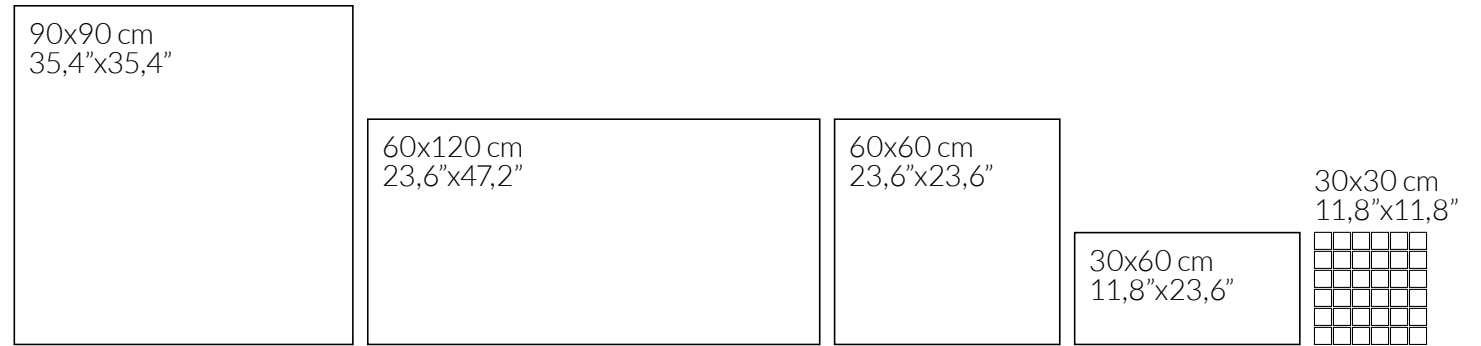

wall and floor: STUDIO 120 CREAM (60x120 cm).

# STUDIO collection

| PORCELÁNICO · PORCELAIN | RECTIFICADO · RECTIFIED | DESTONIFICADO V3 · DESTONIFIED V3 |

| ESCALA DE LA GRÁFICA 1/2 · GRAPHIC SCALE 1/2 |

FORMATOS DISPONIBLES AVAILABLE FORMATS	ACABADO NATURAL NATURAL FINISH	ACABADO ANTIDESLIZANTE SLIP RESISTANCE FINISH	ACABADO LAPADO BRILLO GLOSSY LAPATTO FINISH
90x90 cm · 35,4"x35,4"	STUDIO 9090   B50	STUDIO DRY 9090   B51 (cream, white, ash)	---
60x120 cm · 23,6"x47,2"	STUDIO 120   B85	STUDIO DRY 120   B86	STUDIO LUX 120   B83
60x60 cm · 23,6"x23,6"	STUDIO 60   B35	STUDIO DRY 60   B36	STUDIO LUX 60   B37
30x60 cm · 11,8"x23,6"	STUDIO 3060   B35	STUDIO DRY 3060   B36	STUDIO LUX 3060   B37
30x30 cm · 11,8"x11,8"	MOSAICO STUDIO T5   P70 	---	---
TAMAÑO DEL LIENZO: 175x340 cm · GRAPHIC CHART SIZE: 68,9"x133,9"			

wall: STUDIO R90 WHITE Y ASH (30x90 cm), DECORADO STUDIO R90 (30x90 cm).  
floor: STUDIO 60 WHITE (60x60 cm).

wall: STUDIO R90 ASH (30x90 cm), DECORADO STUDIO R90 (30x90 cm).

| PIEZAS DECORATIVAS - DECORATIVE PIECES |

# STUDIO collection

| PASTA BLANCA · WHITE BODY |  
| RECTIFICADO · RECTIFIED |  
| DESTONIFICADO V3 · DESTONIFIED V3 |

30x90 cm  
11,8"x35,4"

30x60 cm  
11,8"x23,6"

FORMATOS DISPONIBLES AVAILABLE FORMATS	ACABADO MATE · MATT FINISH
30x90 cm - 11,8"x35,4"	STUDIO R90   B42
	DECORADO STUDIO R90   B44
	DECORADO SYDNEY R90   B44
30x60 cm - 11,8"x23,6"	STUDIO R90 SLIP   B43
	STUDIO R3060 RECT.   B65 (white, ash)
	DECORADO SYDNEY R3060 RECT.   B67
TAMAÑO DEL LIENZO: 175x340 cm · GRAPHIC CHART SIZE: 68,9"x133,9"	