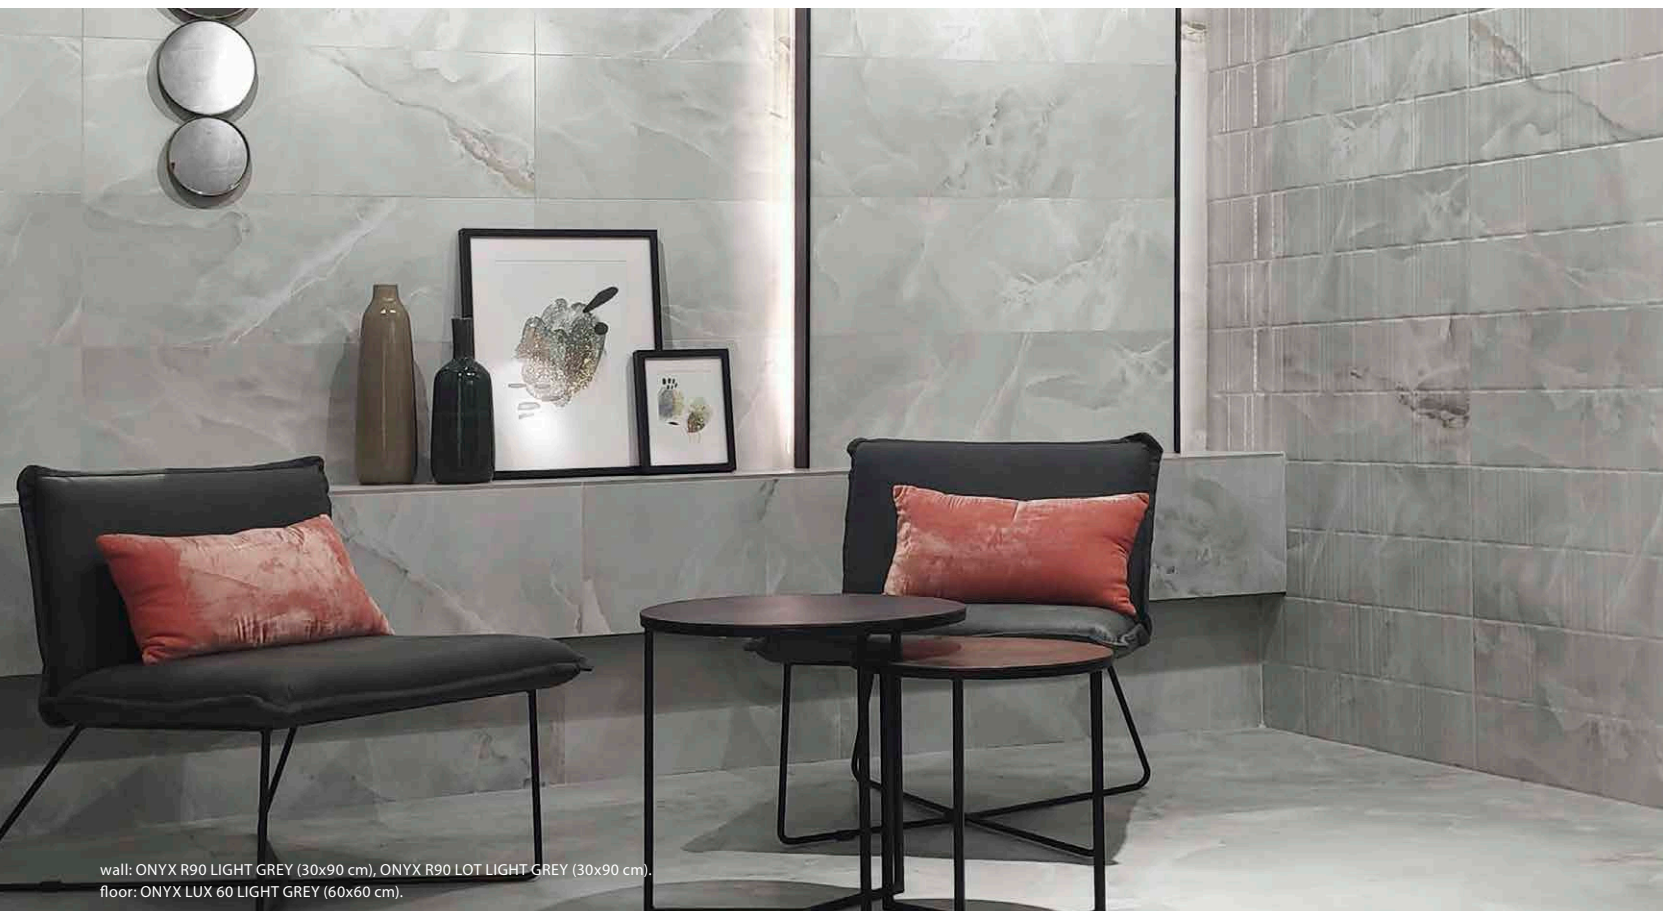

| COLORES DISPONIBLES · AVAILABLE COLORS |

wall and floor: ONYX SILK HEX60 LIGHT BLUE (52x60 cm).

floor: ONYX SILK HEX60 LIGHT GREY (52x60 cm).

wall and floor: ONYX LUX 120 IVORY (60x120 cm).

wall: ONYX R90 IVORY (30x90 cm), ONYX R90 LOT IVORY (30x90 cm), LISTELO 90 FRAME COBRE (9,3x90 cm).
floor: ONYX LUX 60 IVORY (60x60 cm).