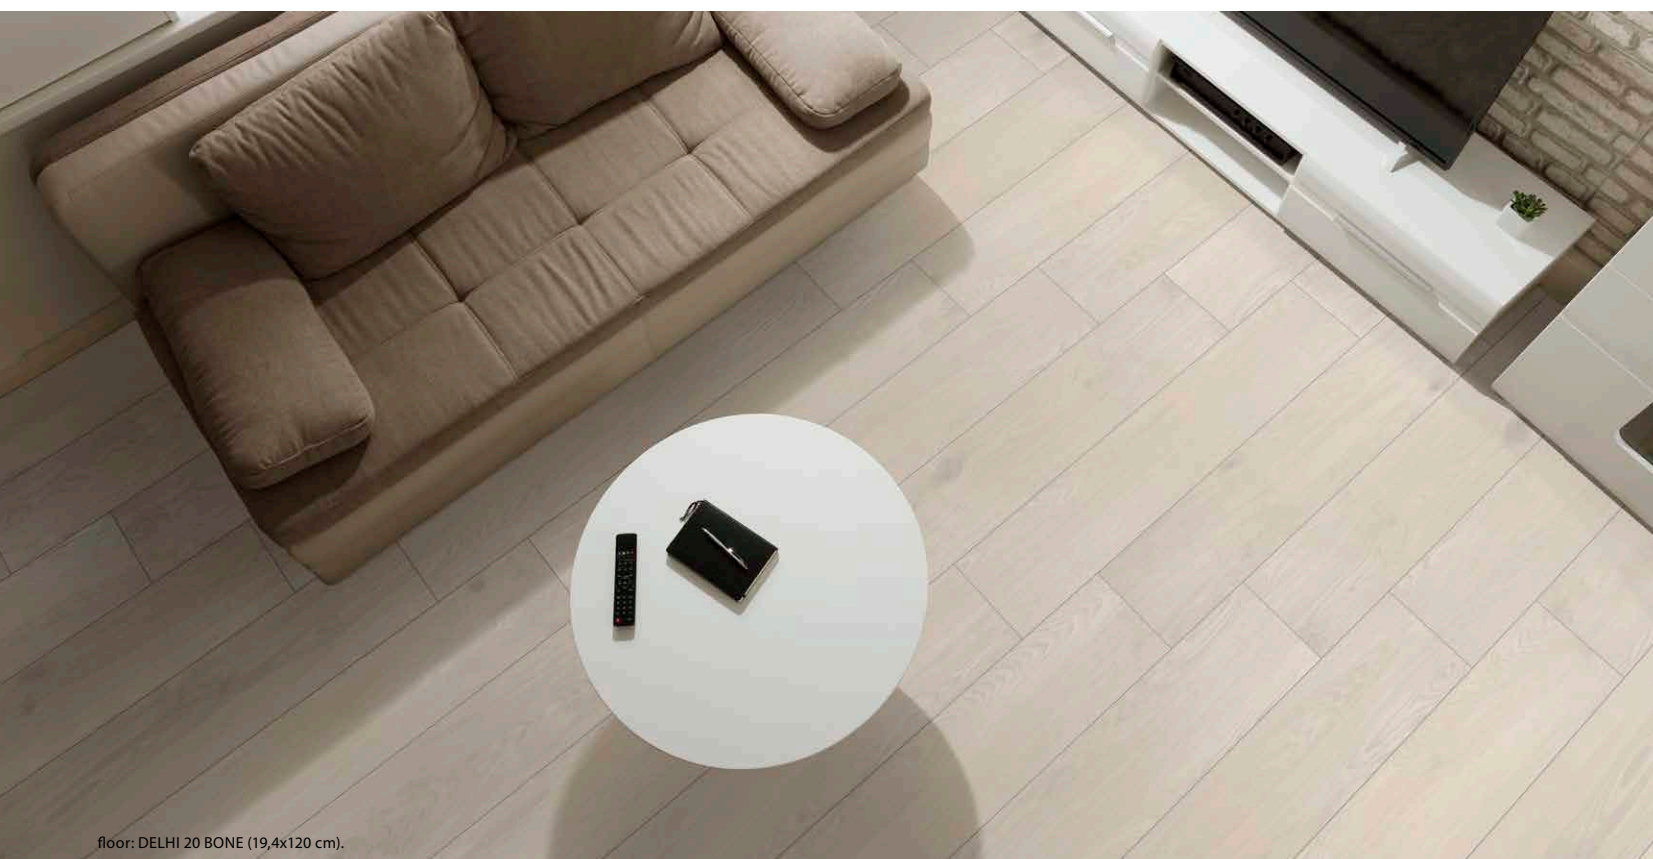

floor: DELHI 20 ASH (19,4x120 cm).

floor: DELHI 20 BONE (19,4x120 cm).